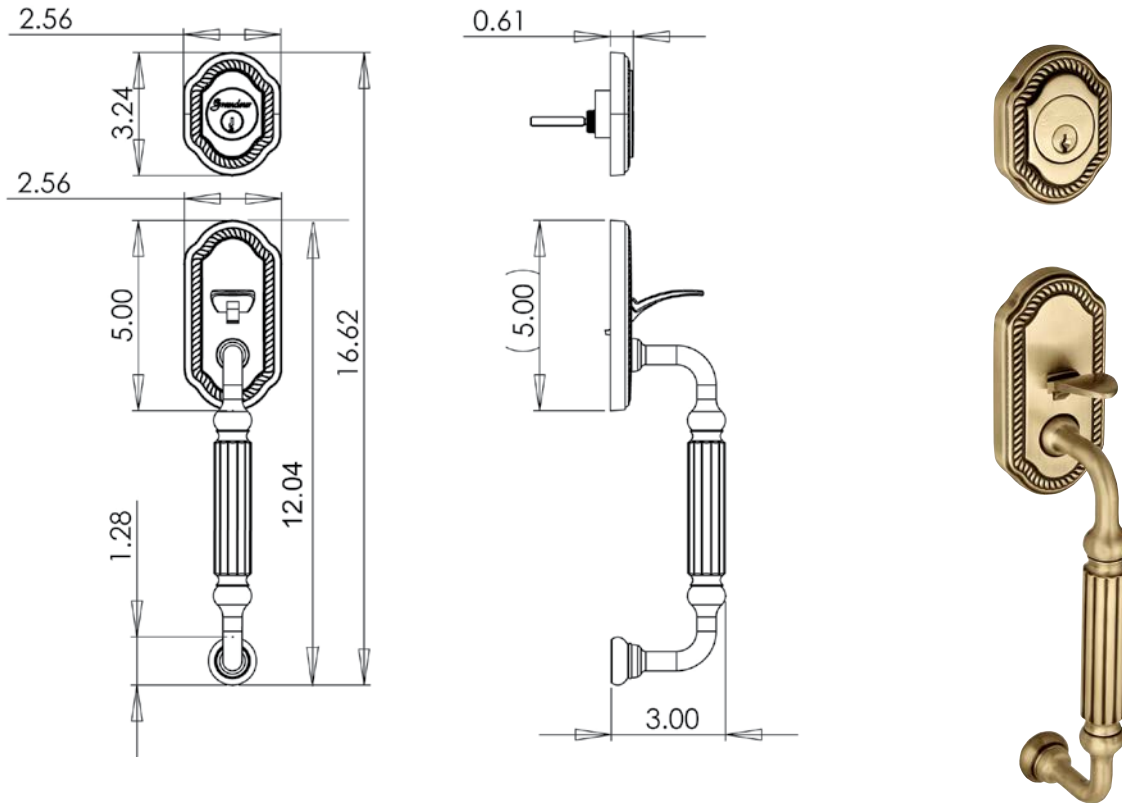

Newport Sectional Entry Set with F-Grip

Newport Sectional Entry Set with F-Grip in Vintage Brass

TECHNICAL SPECIFICATIONS

Collection:	Newport
Dimensions:	2.56" W x 16.62" H
Projection:	3"
Plate Thickness:	0.61"
Material:	Solid Forged Brass