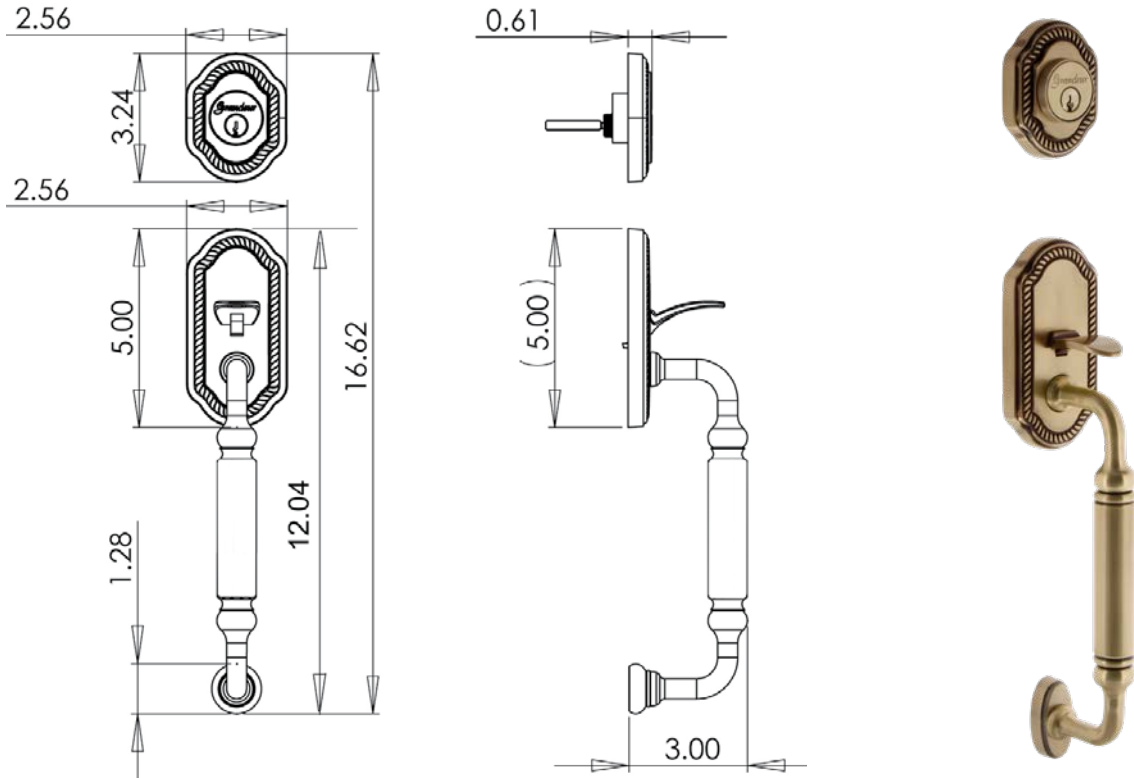

## Newport Sectional Entry Set with C-Grip

Newport Sectional Entry Set with C-Grip in Vintage Brass

### TECHNICAL SPECIFICATIONS

<b>Collection:</b>	Newport
<b>Dimensions:</b>	2.56" W x 16.62" H
<b>Projection:</b>	3"
<b>Plate Thickness:</b>	0.63"
<b>Material:</b>	Solid Forged Brass