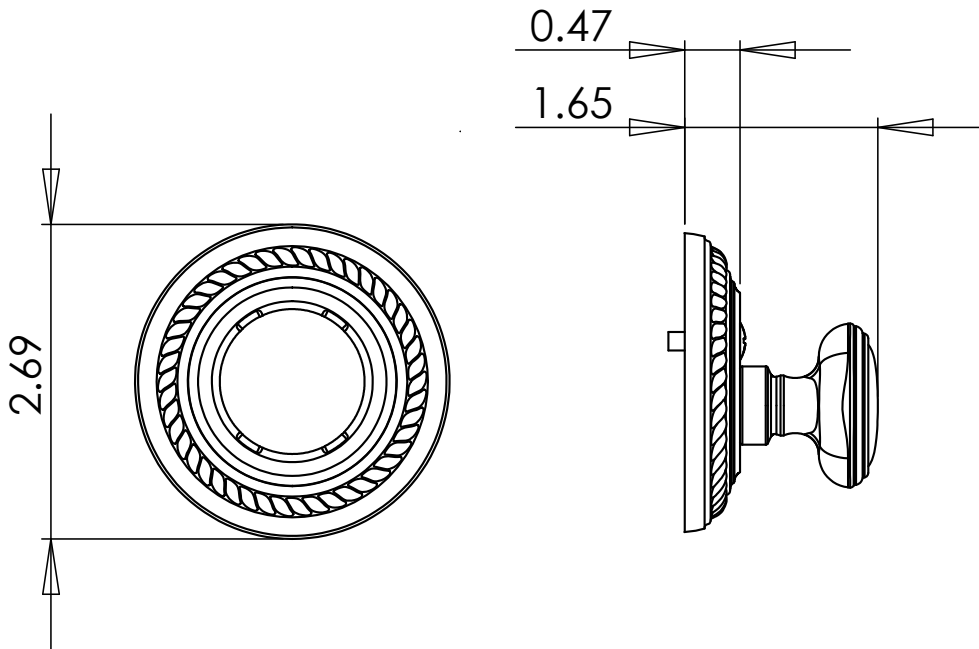

Newport Deadbolt

TECHNICAL SPECIFICATIONS

Collection:	Newport
Dimensions:	2.69" Diameter
Plate Thickness:	0.47"
Thumbturn Projection:	1.65"
Material:	Solid Forged Brass

Newport Single Cylinder Deadbolt
in Vintage Brass