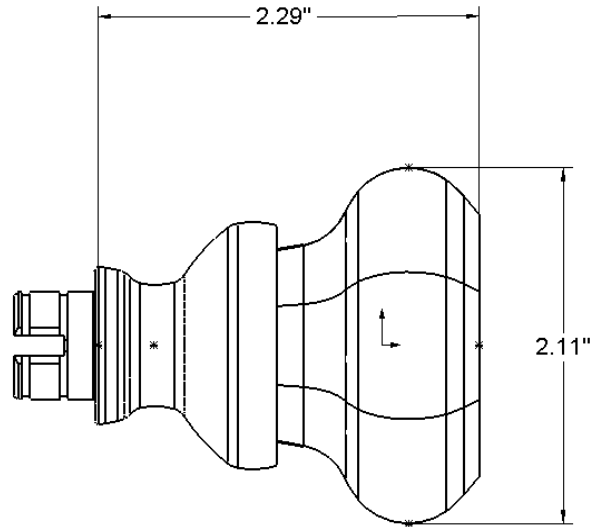

Lyon Knob

Lyon Knob in Polished Nickel

TECHNICAL SPECIFICATIONS

Collection:	Crystal
Dimensions:	2.11" Diameter
Projection:	2.29"
Material:	Crystal knob on Solid Forged Brass Base

Lyon Knob can be combined with any Grandeur rosette, short, long or tall plate.