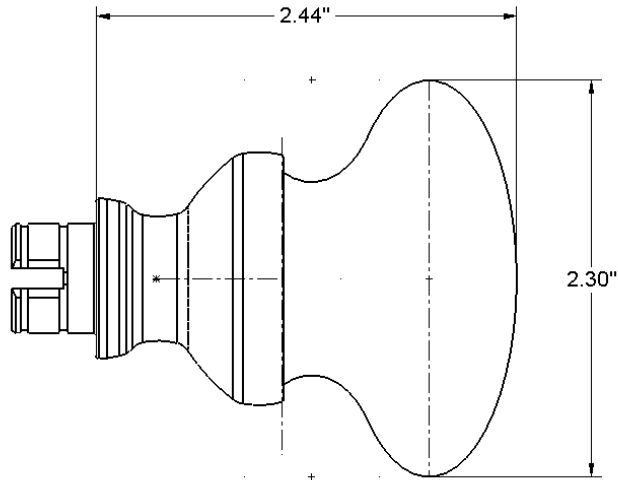

Hyde Park Knob

Hyde Park Knob in Polished Nickel

TECHNICAL SPECIFICATIONS

Collection:	Porcelain
Dimensions:	2.30" Diameter
Projection:	2.44"
Material:	Porcelain knob on Solid Forged Brass Base

Hyde Park Knob can be combined with any Grandeur rosette, short, long or tall plate.