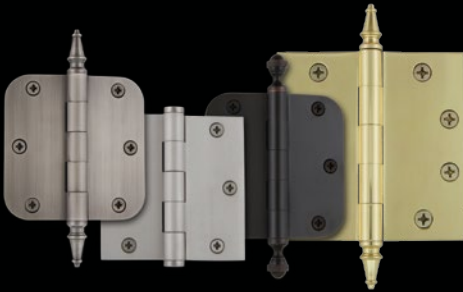

*Windsor with  
Portofino Lever*

*Grande Victorian with  
Biarritz Knob*

*Windsor with  
Hyde Park Knob*

# EXTERIOR HANDLESETS

Fifth Avenue  
with  
"F" Grip

Georgetown  
with  
"F" Grip

Grande Victorian  
with  
"S" Grip

Newport  
with  
"C" Grip

Parthenon  
with  
"C" Grip

Windsor  
with  
"F" Grip

## New BRASS HINGES

Our elegantly designed solid brass hinges give you the versatility to enhance the look of your door – adding the perfect final touch. Customize with different finial options. Available in all finishes, making it easy to match your Grandeur door hardware.