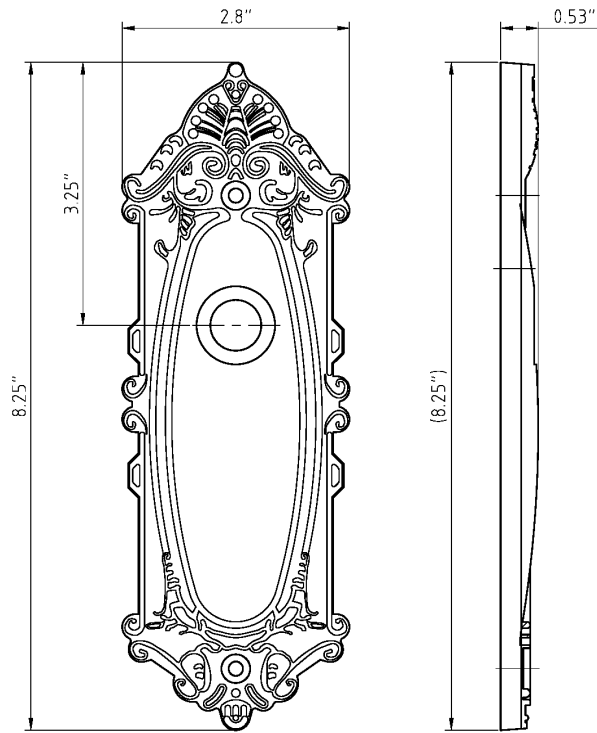

Grande Victorian Long Plate

Grande Victorian Long Plate in Polished Nickel

TECHNICAL SPECIFICATIONS

Collection:	Grande Victorian
Dimensions:	2.8" W x 8.25" H
Plate Thickness:	0.53"
Material:	Solid Forged Brass

Grande Victorian Long Plate can be combined with any Grandeur knob or lever.

Visit our website and use our

HARDWARE DESIGNER

to create your own unique combination.

AVAILABLE FINISHES

ANTIQUE
PEWTER

LIFETIME
BRASS