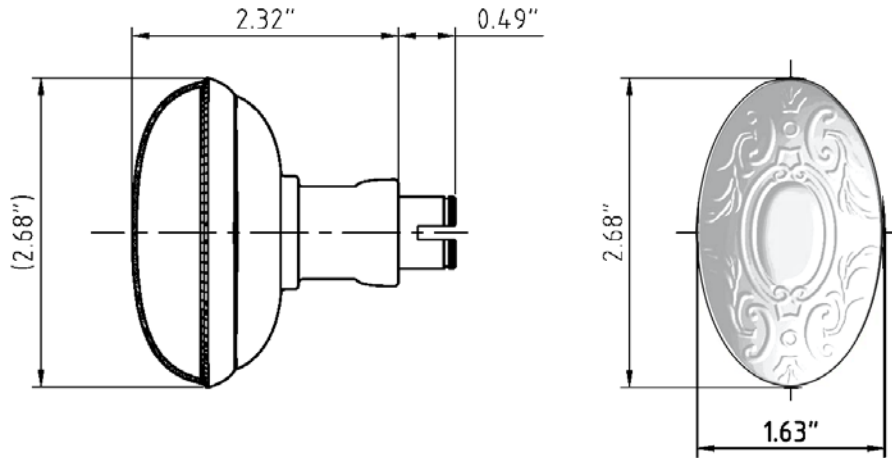

Grande Victorian Knob

Grande Victorian Knob in Polished Nickel

TECHNICAL SPECIFICATIONS

Collection:	Grande Victorian
Dimensions:	1.63" W x 2.68" H
Projection:	2.32"
Material:	Solid Forged Brass

Grande Victorian Knob can be combined with any Grandeur rosette, short, long or tall plate.