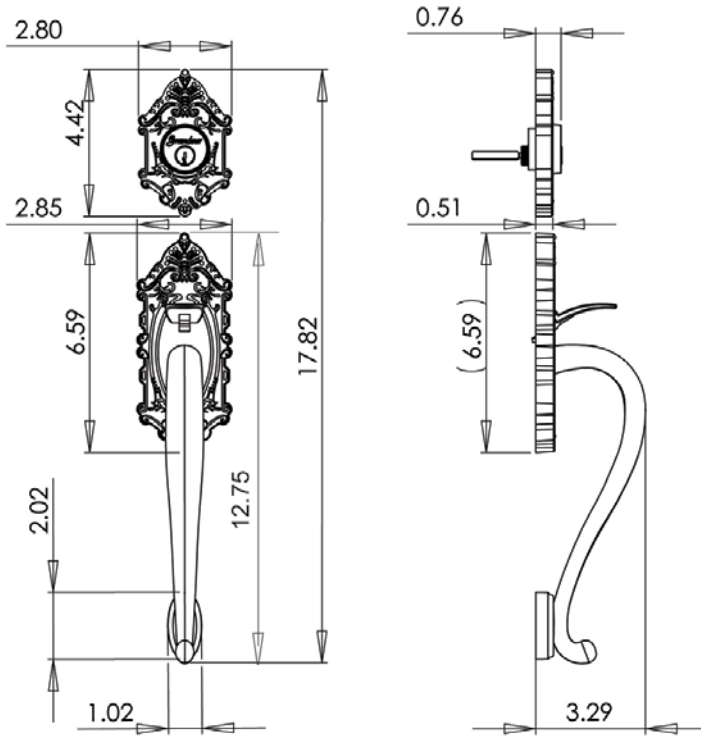

## Grande Victorian Sectional Entry Set with S-Grip

Grande Victorian Sectional Entry Set with S-Grip in Vintage Brass

### TECHNICAL SPECIFICATIONS

<b>Collection:</b>	Grande Victorian
<b>Dimensions:</b>	2.80" W x 17.82" H
<b>Projection:</b>	3.29"
<b>Plate Thickness:</b>	0.5"
<b>Material:</b>	Solid Forged Brass