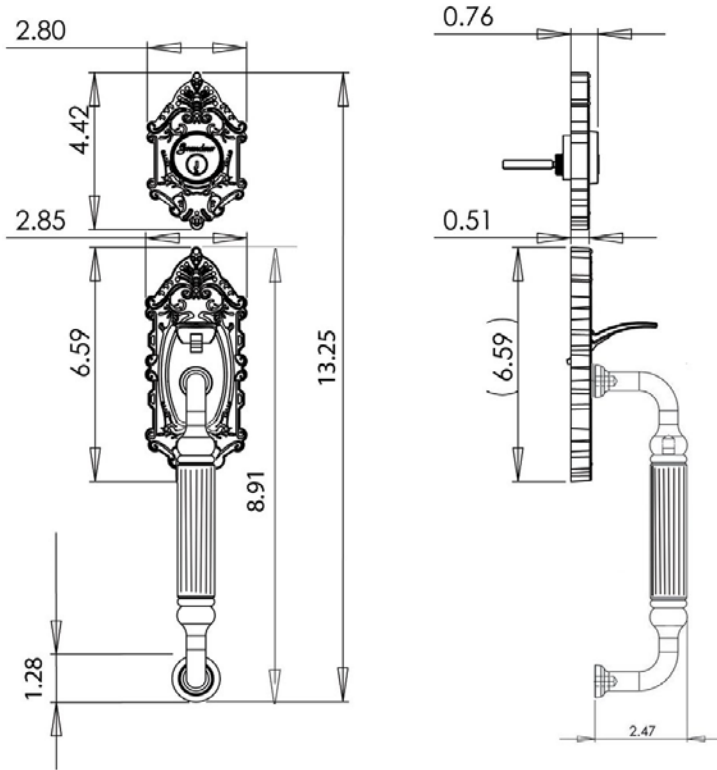

Grande Victorian Sectional Entry Set with F-Grip

Grande Victorian Sectional Entry Set with F-Grip in Vintage Brass

TECHNICAL SPECIFICATIONS

Collection:	Grande Victorian
Dimensions:	2.80" W x 13.25" H
Projection:	2.47"
Plate Thickness:	0.5"
Material:	Solid Forged Brass