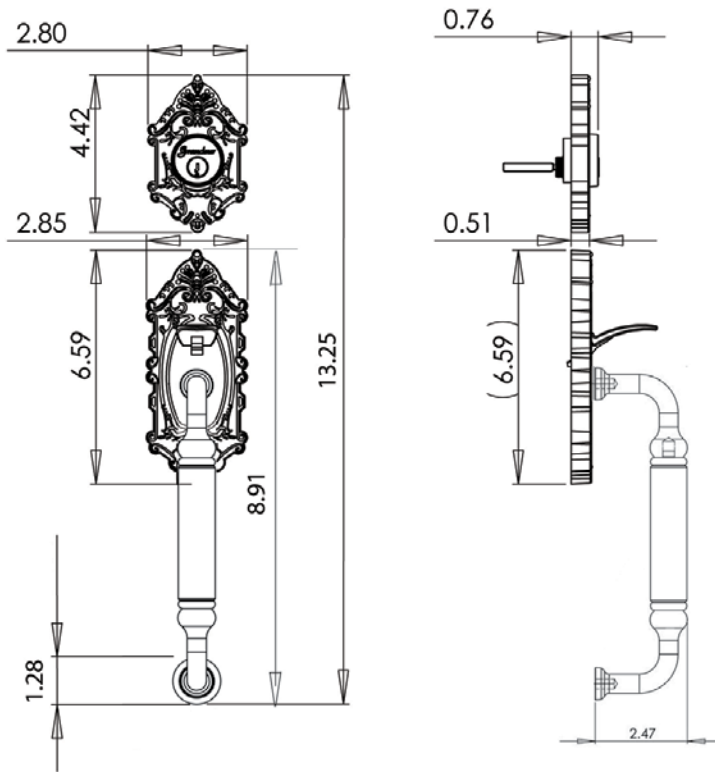

Grande Victorian Sectional Entry Set with C-Grip

Grande Victorian Sectional Entry Set with C-Grip in Vintage Brass

TECHNICAL SPECIFICATIONS

Collection:	Grande Victorian
Dimensions:	2.80" W x 13.25" H
Projection:	2.47"
Plate Thickness:	0.5"
Material:	Solid Forged Brass