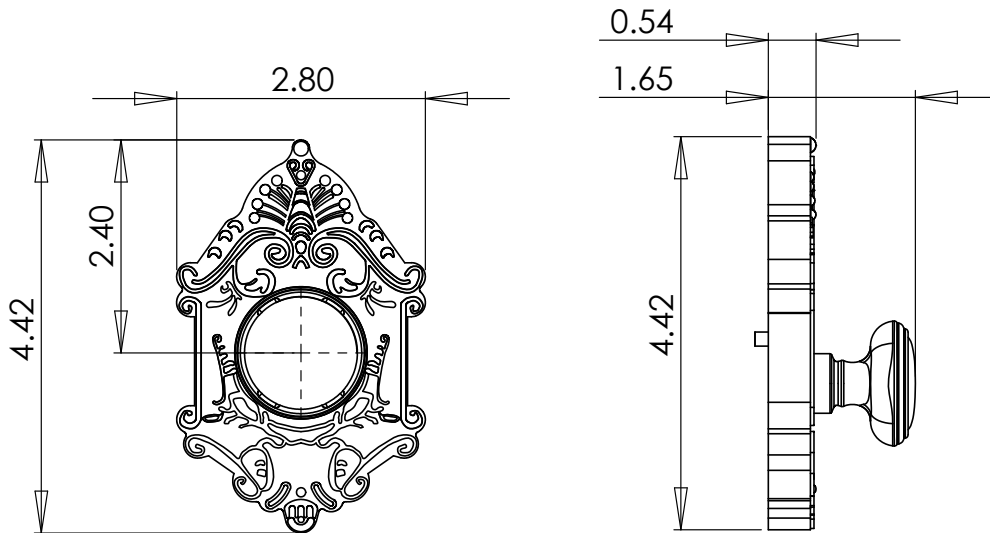

Grande Victorian Deadbolt

Grande Victorian Single Cylinder Deadbolt
in Vintage Brass

TECHNICAL SPECIFICATIONS

Collection:	Grande Victorian
Dimensions:	2.80" W x 4.42" H
Plate Thickness:	0.54"
Thumbturn Projection:	1.65"
Material:	Solid Forged Brass