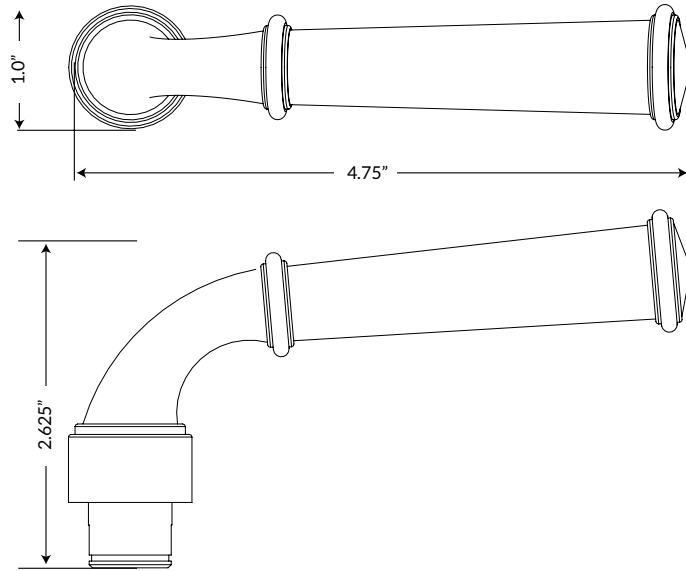

Georgetown Lever

Georgetown Lever in Polished Nickel

TECHNICAL SPECIFICATIONS

| | |
|--------------------|--------------------|
| Collection: | Georgetown |
| Dimensions: | 4.75" W x 1.0" H |
| Projection: | 2.625" |
| Material: | Solid Forged Brass |

Georgetown Lever can be combined with any Grandeur rosette, short, long or tall plate.

Visit our website and use our

HARDWARE DESIGNER

to create your own unique combination.

AVAILABLE FINISHES

ANTIQUE
PEWTER