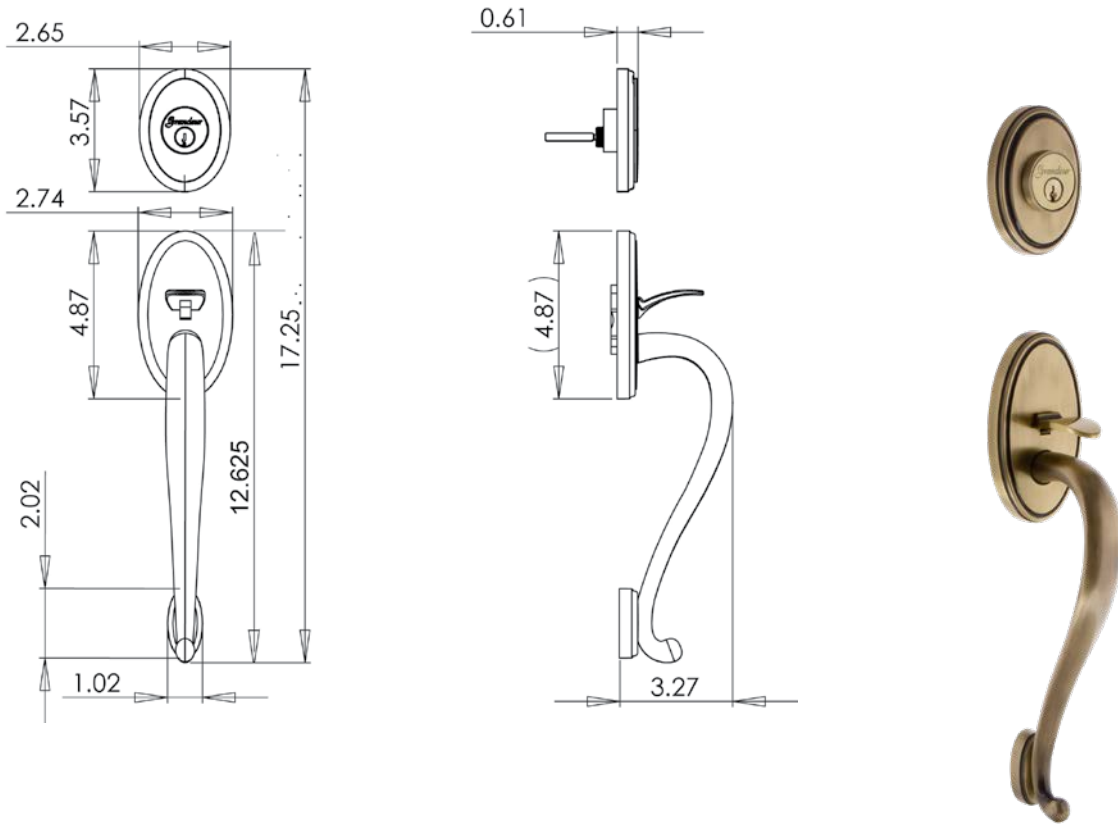

Georgetown Sectional Entry Set with S-Grip

Georgetown Sectional Entry Set with S-Grip in Vintage Brass

TECHNICAL SPECIFICATIONS

Collection:	Fifth Avenue
Dimensions:	2.44" W x 17" H
Projection:	3"
Plate Thickness:	0.63"
Material:	Solid Forged Brass