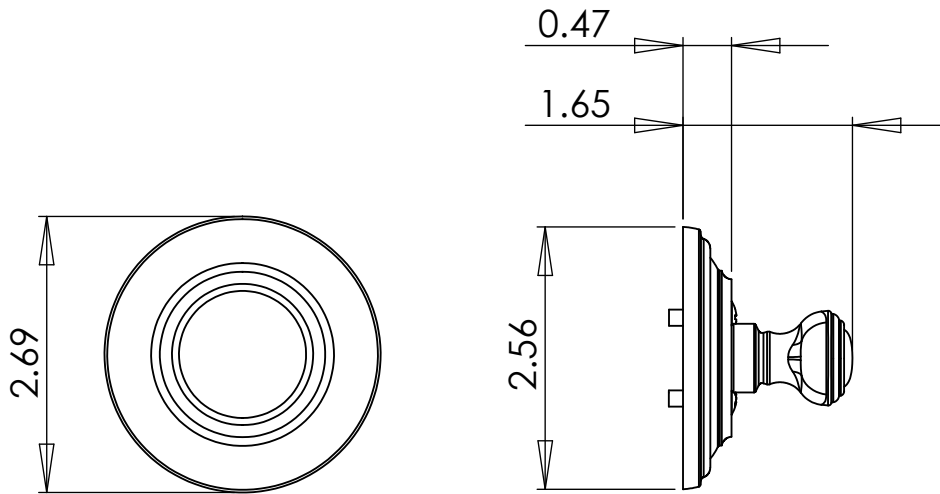

Georgetown Deadbolt

TECHNICAL SPECIFICATIONS

Collection:	Georgetown
Dimensions:	2.69" Diameter
Plate Thickness:	0.47"
Thumbturn Projection:	1.65"
Material:	Solid Forged Brass

Georgetown Single Cylinder Deadbolt
in Vintage Brass