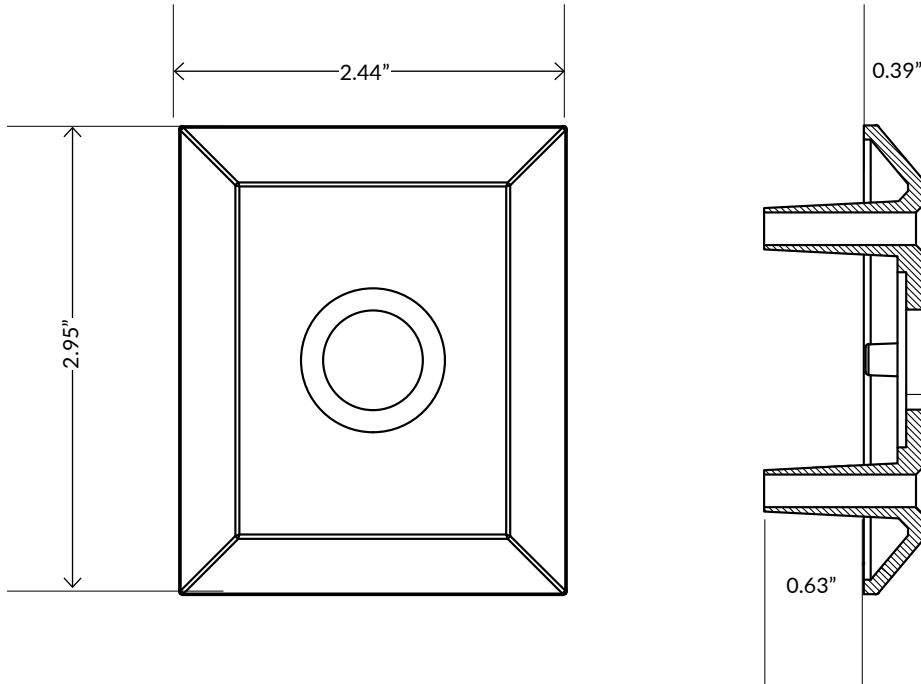

Fifth Avenue Rosette

Fifth Avenue Rosette in Satin Brass

TECHNICAL SPECIFICATIONS

Collection:	Fifth Avenue
Dimensions:	2.44" W x 2.95" H
Projection:	0.39"
Material:	Solid Forged Brass

Fifth Avenue Rosette can be combined with any Grandeur knob or lever.