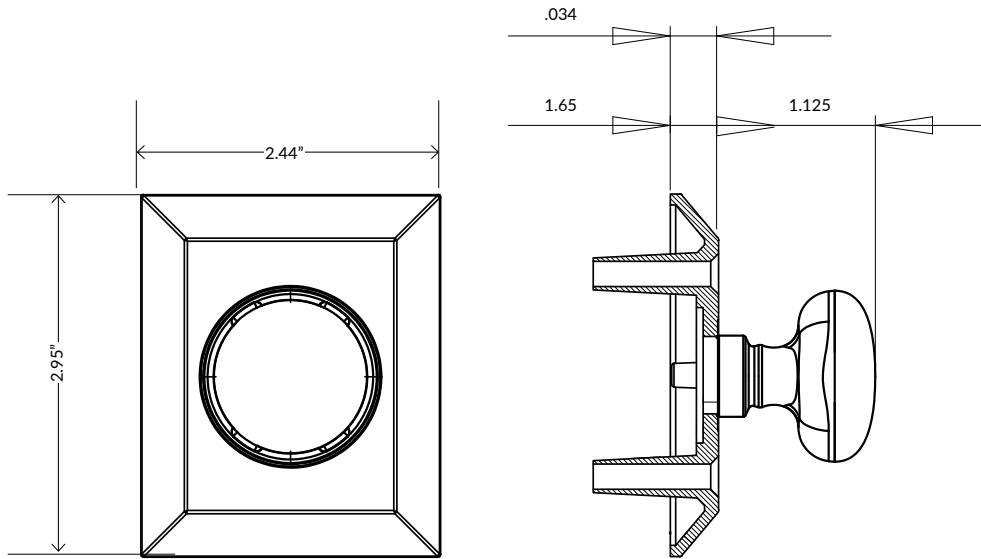

Fifth Avenue Square Rosette

TECHNICAL SPECIFICATIONS

Collection:	Fifth Avenue
Dimensions:	2.44" W x 2.95" H
Plate Thickness:	0.34"
Thumbturn Projection:	1.125"
Material:	Solid Forged Brass

Fifth Avenue Square Rosette Single Cylinder
Deadbolt in Vintage Brass