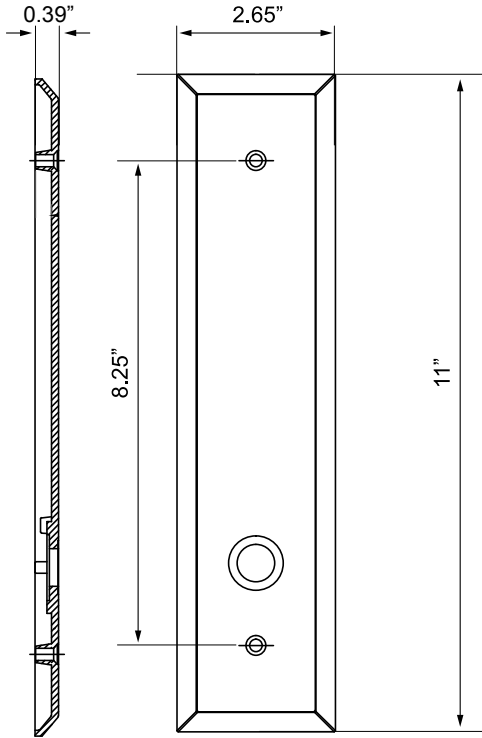

Fifth Avenue Tall Plate

Fifth Avenue Tall Plate in Polished Nickel

TECHNICAL SPECIFICATIONS

Collection:	Fifth Avenue
Dimensions:	2.5" W x 11" H
Plate Thickness:	0.39"
Material:	Solid Forged Brass

Fifth Avenue Tall Plate can be combined with any Grandeur knob or lever.