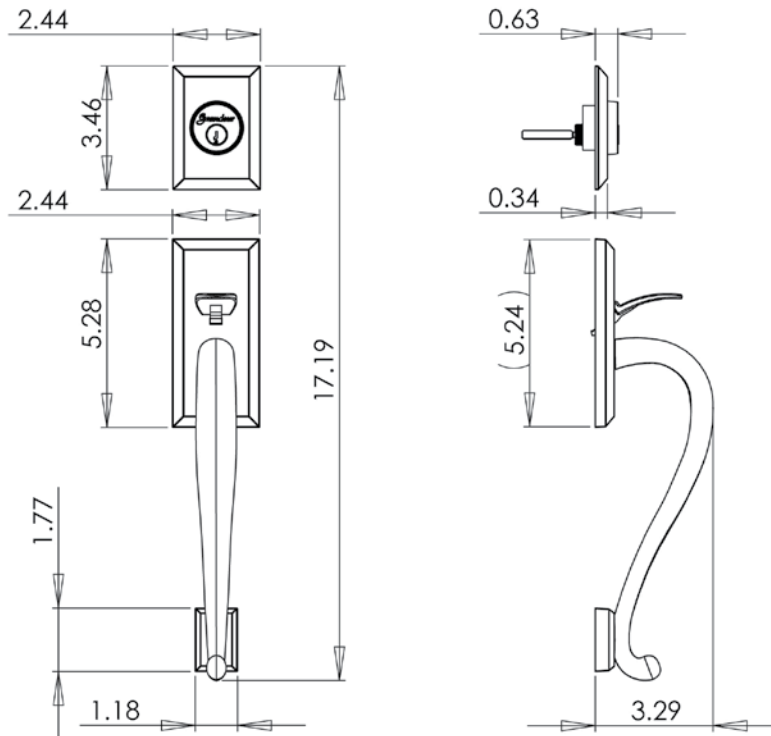

Fifth Avenue Sectional Entry Set with S-Grip

Fifth Avenue Sectional Entry Set with S-Grip in Timeless Bronze

TECHNICAL SPECIFICATIONS

Collection:	Fifth Avenue
Dimensions:	2.44" W x 17" H
Projection:	3"
Plate Thickness:	0.63"
Material:	Solid Forged Brass