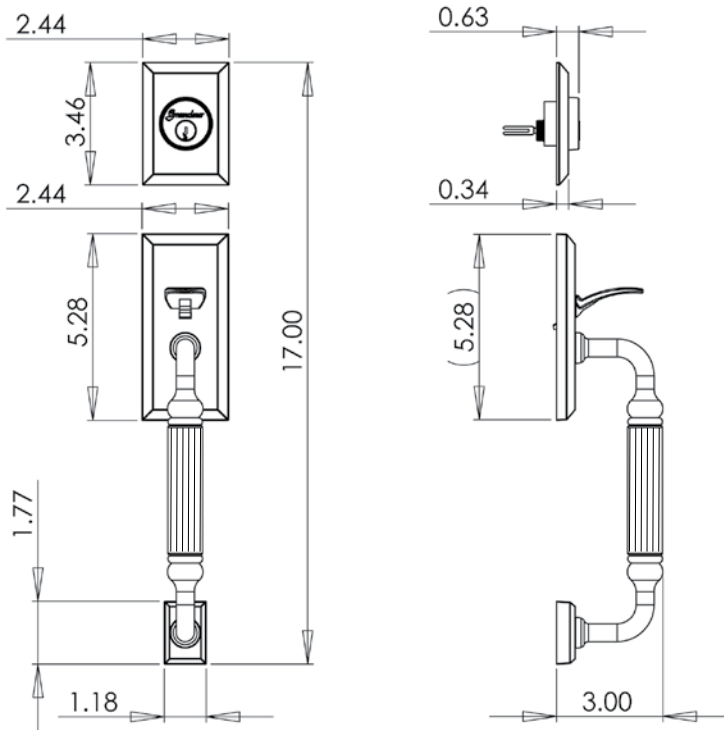

## Fifth Avenue Sectional Entry Set with F-Grip

Fifth Avenue Sectional Entry Set with F-Grip in Vintage Brass

### TECHNICAL SPECIFICATIONS

|                         |                    |
|-------------------------|--------------------|
| <b>Collection:</b>      | Fifth Avenue       |
| <b>Dimensions:</b>      | 2.44" W x 17" H    |
| <b>Projection:</b>      | 3"                 |
| <b>Plate Thickness:</b> | 0.63"              |
| <b>Material:</b>        | Solid Forged Brass |