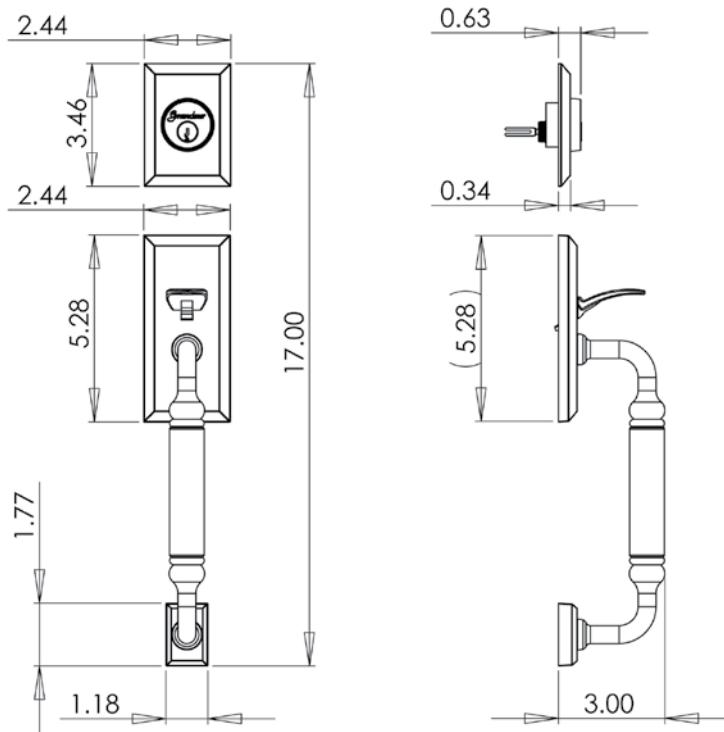

Fifth Avenue Sectional Entry Set with C-Grip

Fifth Avenue Sectional Entry Set with C-Grip in Satin Nickel

TECHNICAL SPECIFICATIONS

Collection:	Fifth Avenue
Dimensions:	2.44" W x 17" H
Projection:	3"
Plate Thickness:	0.63"
Material:	Solid Forged Brass