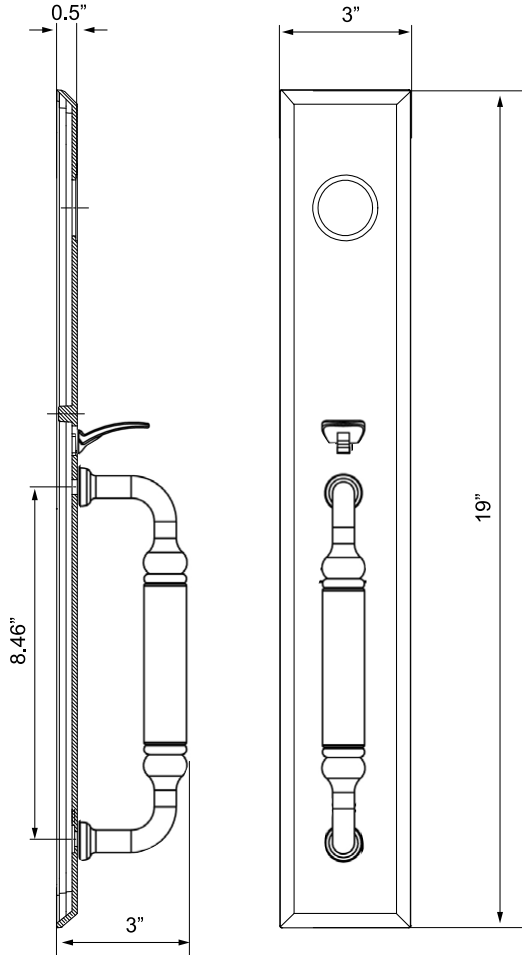

Fifth Avenue One-Piece Handleset with C-Grip

Fifth Avenue One-Piece Handleset with C-Grip
in Timeless Bronze

TECHNICAL SPECIFICATIONS

Collection:	Fifth Avenue
Dimensions:	3" W x 19" H
Projection:	3"
Plate Thickness:	0.5"
Material:	Solid Forged Brass