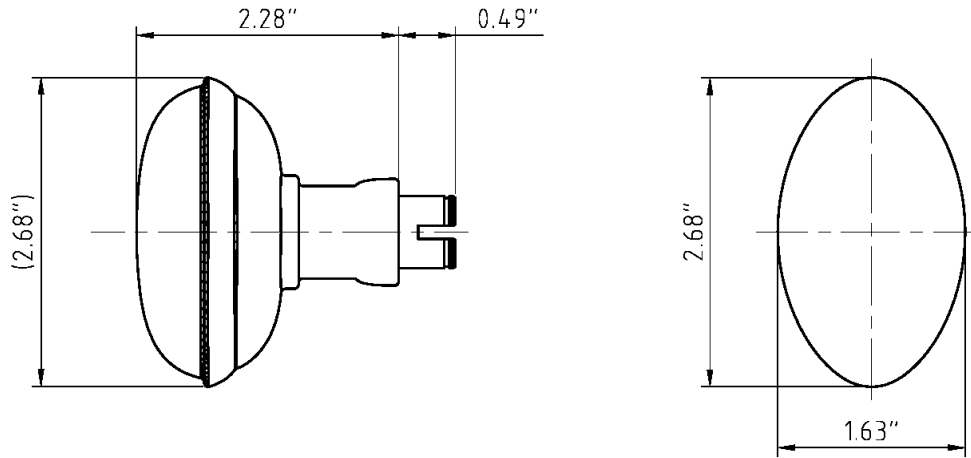

Eden Prairie Knob

Eden Prairie Knob in Polished Nickel

TECHNICAL SPECIFICATIONS

Collection:	Brass
Dimensions:	1.63" w x 2.68" H
Projection:	2.28"
Material:	Solid Forged Brass

Eden Prairie Knob can be combined with any Grandeur rosette, short, long or tall plate.