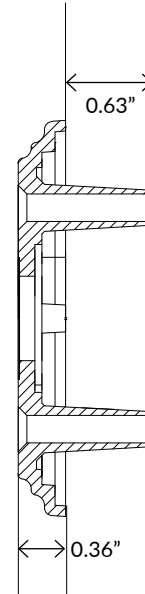

Carré Rosette

Carré Rosette in Satin Nickel

TECHNICAL SPECIFICATIONS

Collection:	Carré
Dimensions:	2.5" W x 2.95" H
Rosette Thickness:	0.36"
Material:	Solid Forged Brass

Carré Rosette can be combined with any Grandeur knob or lever.