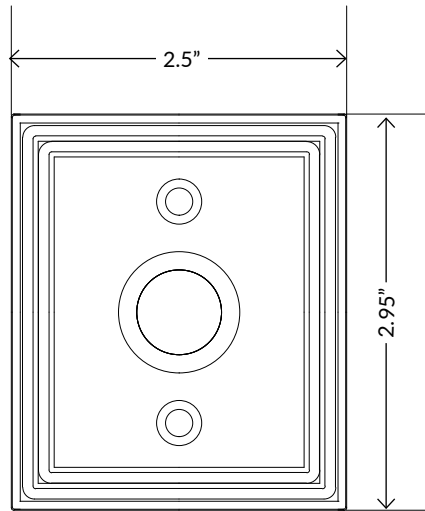

Carré Rosette

Carré Rosette in Satin Nickel

TECHNICAL SPECIFICATIONS

Collection:	Carré
Dimensions:	2.5" W x 2.95" H
Rosette Thickness:	0.36"
Material:	Solid Forged Brass

Carré Rosette can be combined with any Grandeur knob or lever.