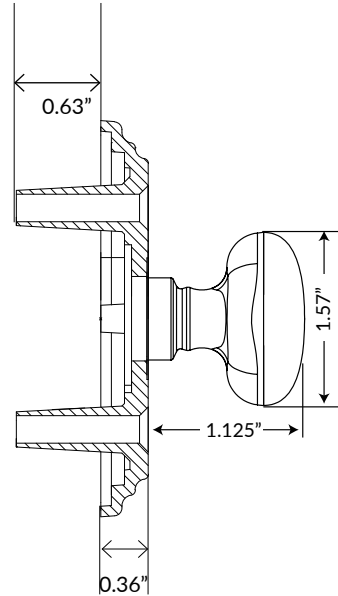

## Carré Square Rosette Deadbolt

### TECHNICAL SPECIFICATIONS

<b>Collection:</b>	Carré
<b>Dimensions:</b>	2.5" W x 2.95" H
<b>Plate Thickness:</b>	0.36"
<b>Thumbturn Projection:</b>	1.125"
<b>Material:</b>	Solid Forged Brass

Carré Square Rosette Single Cylinder Deadbolt  
in Vintage Brass