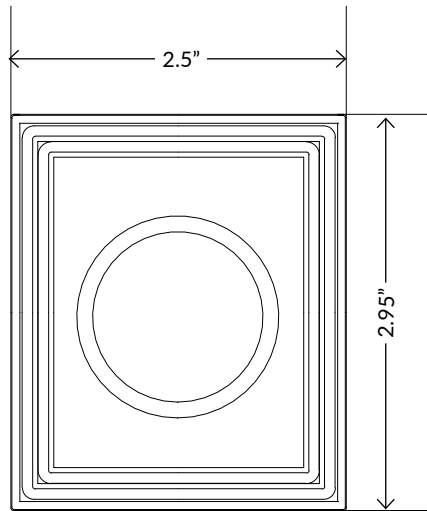

## Carré Square Rosette Deadbolt

### TECHNICAL SPECIFICATIONS

<b>Collection:</b>	Carré
<b>Dimensions:</b>	2.5" W x 2.95" H
<b>Plate Thickness:</b>	0.36"
<b>Thumbturn Projection:</b>	1.125"
<b>Material:</b>	Solid Forged Brass

Carré Square Rosette Single Cylinder Deadbolt  
in Vintage Brass