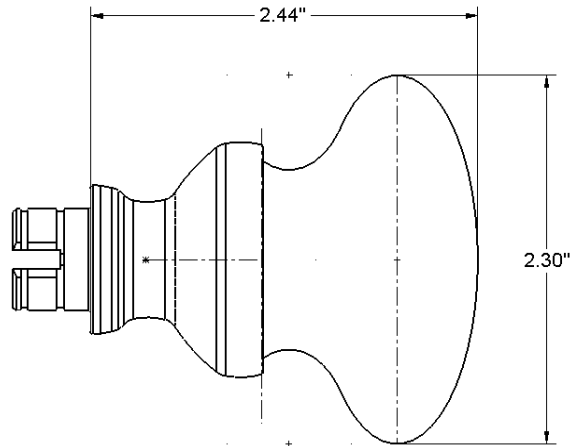

Coventry Knob

Coventry Knob in Polished Nickel

TECHNICAL SPECIFICATIONS

Collection:	Porcelain
Dimensions:	2.11" Diameter
Projection:	2.29"
Material:	Porcelain on Solid Forged Brass Base

Coventry Knob can be combined with any Grandeur rosette, short, long or tall plate.