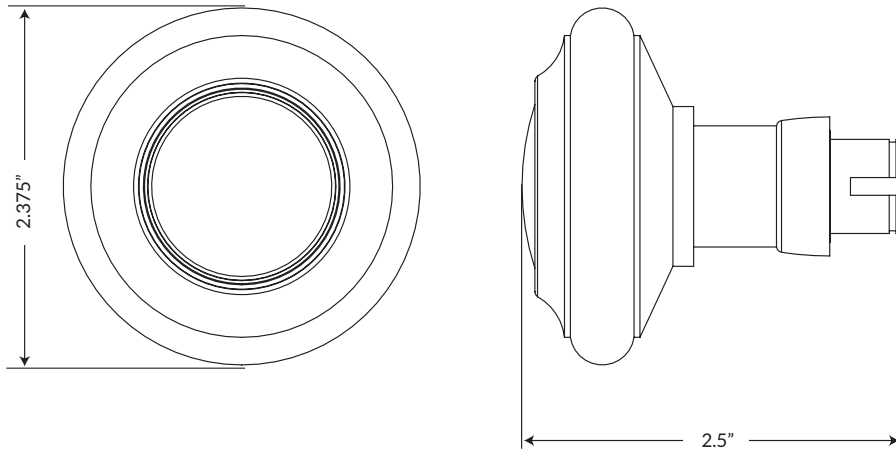

Circulaire Knob

Circulaire Knob in Polished Nickel

TECHNICAL SPECIFICATIONS

Collection:	Circulaire
Dimensions:	2.375" Diameter
Projection:	2.5"
Material:	Solid Forged Brass

Circulaire Knob can be combined with any Grandeur rosette, short, long or tall plate.

Visit our website and use our

HARDWARE DESIGNER

to create your own unique combination.

AVAILABLE FINISHES