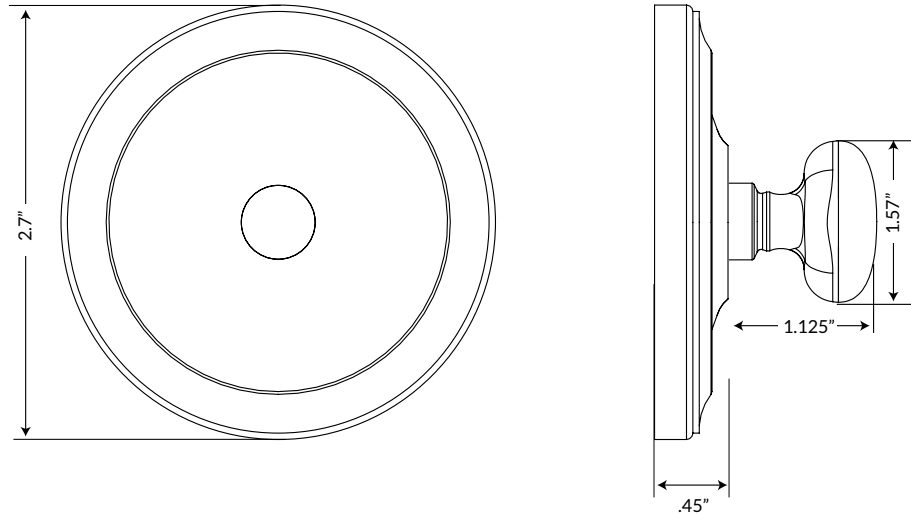

Circulaire Deadbolt

TECHNICAL SPECIFICATIONS

Circulaire Single Cylinder Deadbolt
in Vintage Brass

Collection:	Circulaire
Dimensions:	2.7" Diameter
Plate Thickness:	0.45"
Thumbturn Projection:	1.125"
Material:	Solid Forged Brass