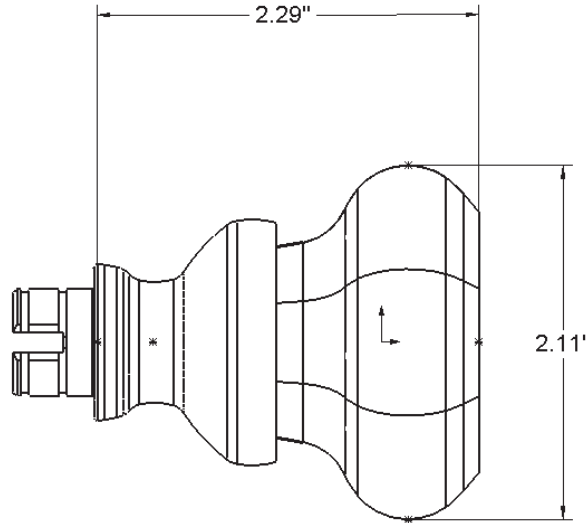

Chambord Crystal Knob

Chambord Crystal Knob in Polished Nickel

TECHNICAL SPECIFICATIONS

Collection:	Crystal
Dimensions:	2.11" Diameter
Projection:	2.29"
Material:	Lead-free Crystal on Solid Forged Brass Base

Chambord Crystal Knob can be combined with any Grandeur rosette, short, long or tall plate.

Visit our website and use our

HARDWARE DESIGNER

to create your own unique combination.

AVAILABLE FINISHES

ANTIQU
PEWTER