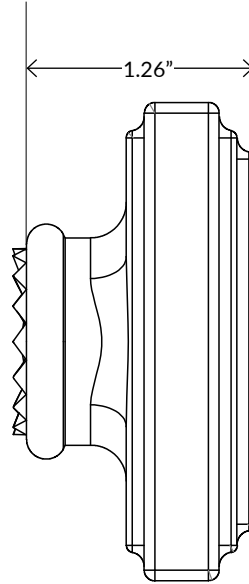

Carré Crystal Knob

Carré Crystal Knob in Satin Brass

TECHNICAL SPECIFICATIONS

Collection:	Carré
Dimensions:	1.65" W x 2.63" H
Projection:	1.26"
Material:	Lead-free Crystal on Solid Forged Brass Base

Carré Crystal Knob can be combined with any Grandeur rosette, short, long or tall plate.