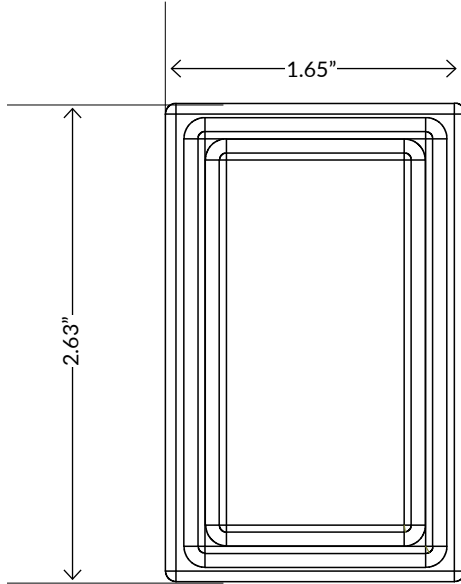

Carré Crystal Knob

Carré Crystal Knob in Satin Brass

TECHNICAL SPECIFICATIONS

Collection:	Carré
Dimensions:	1.65" W x 2.63" H
Projection:	1.26"
Material:	Lead-free Crystal on Solid Forged Brass Base

Carré Crystal Knob can be combined with any Grandeur rosette, short, long or tall plate.