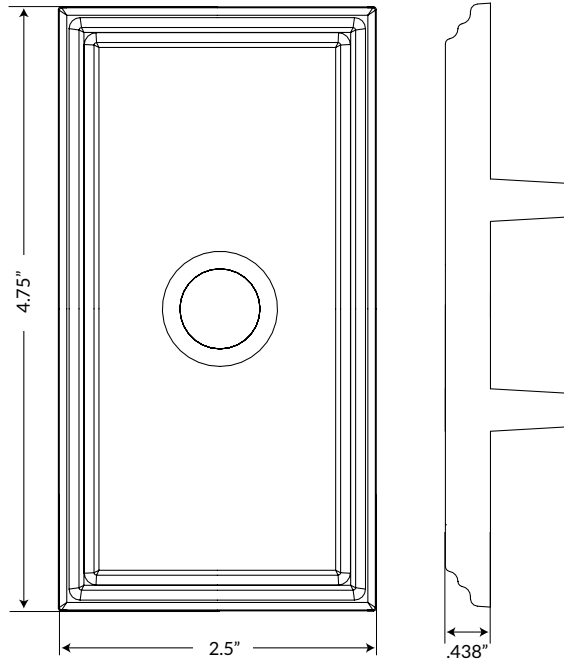

## Carré Short Plate

Carré Short Plate in Polished Nickel

### TECHNICAL SPECIFICATIONS

<b>Collection:</b>	Carré
<b>Dimensions:</b>	2.5" W x 4.75" H
<b>Plate Thickness:</b>	0.438"
<b>Material:</b>	Solid Forged Brass

Carré Short Plate can be combined with any Grandeur knob or lever.