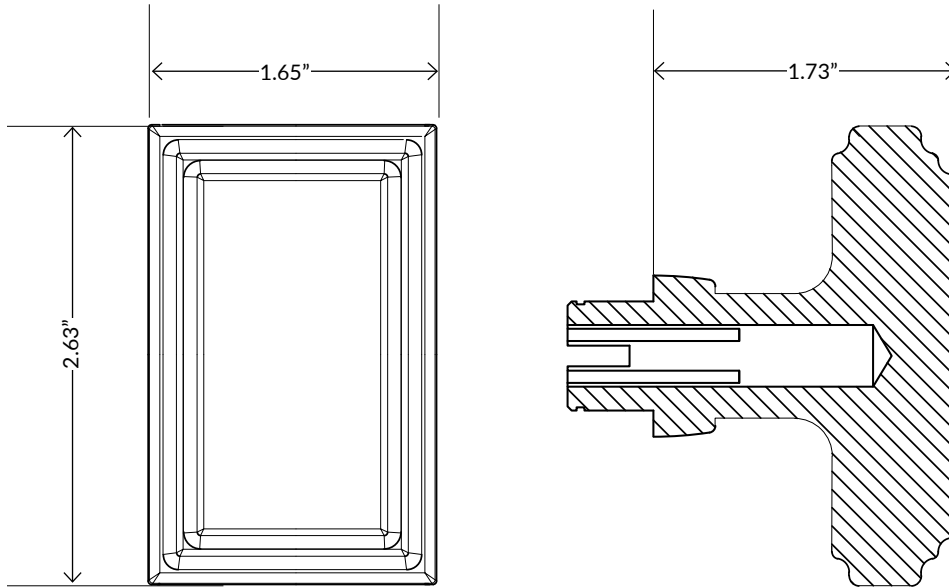

Carré Brass Knob

Carré Brass Knob in Lifetime Brass

TECHNICAL SPECIFICATIONS

Collection:	Carré
Dimensions:	1.65" W x 2.63" H
Projection:	1.73"
Material:	Solid Forged Brass

Carré Brass Knob can be combined with any Grandeur rosette, short, long or tall plate.