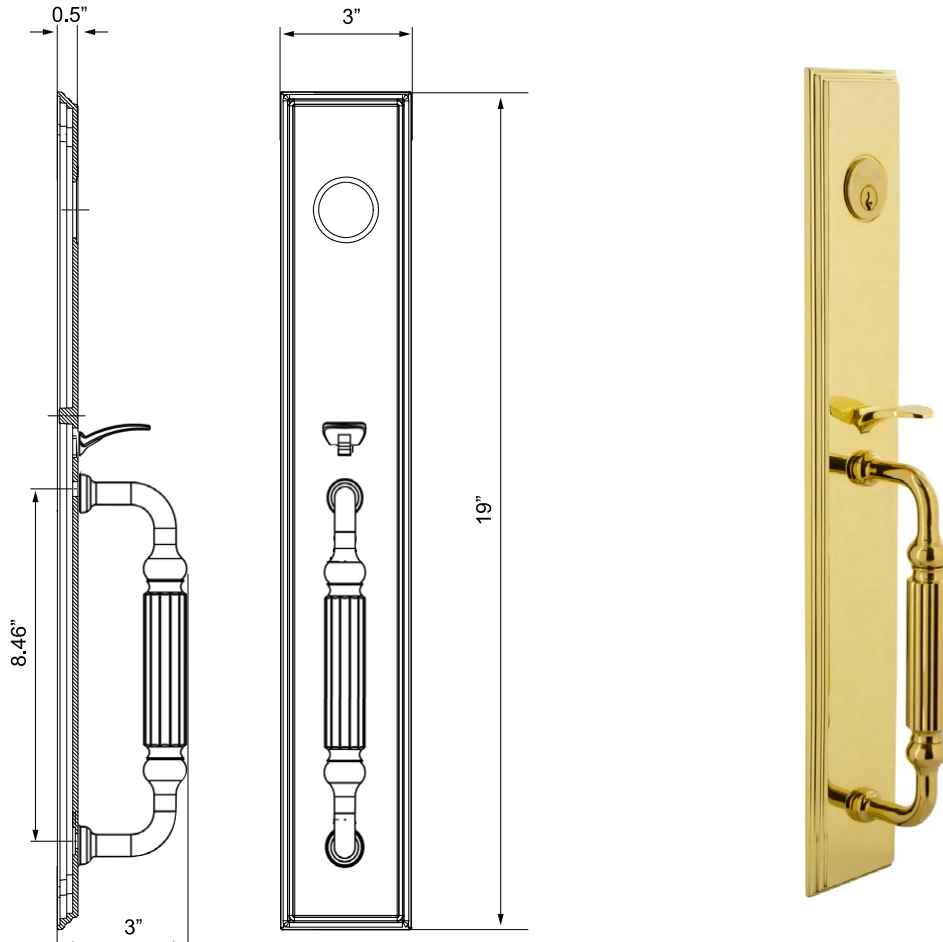

## Carré One-Piece Handleset with F-Grip

Carré One-Piece Handleset with F-Grip  
in Lifetime Brass

### TECHNICAL SPECIFICATIONS

<b>Collection:</b>	Carré
<b>Dimensions:</b>	3" W x 19" H
<b>Projection:</b>	3"
<b>Plate Thickness:</b>	0.5"
<b>Material:</b>	Solid Forged Brass