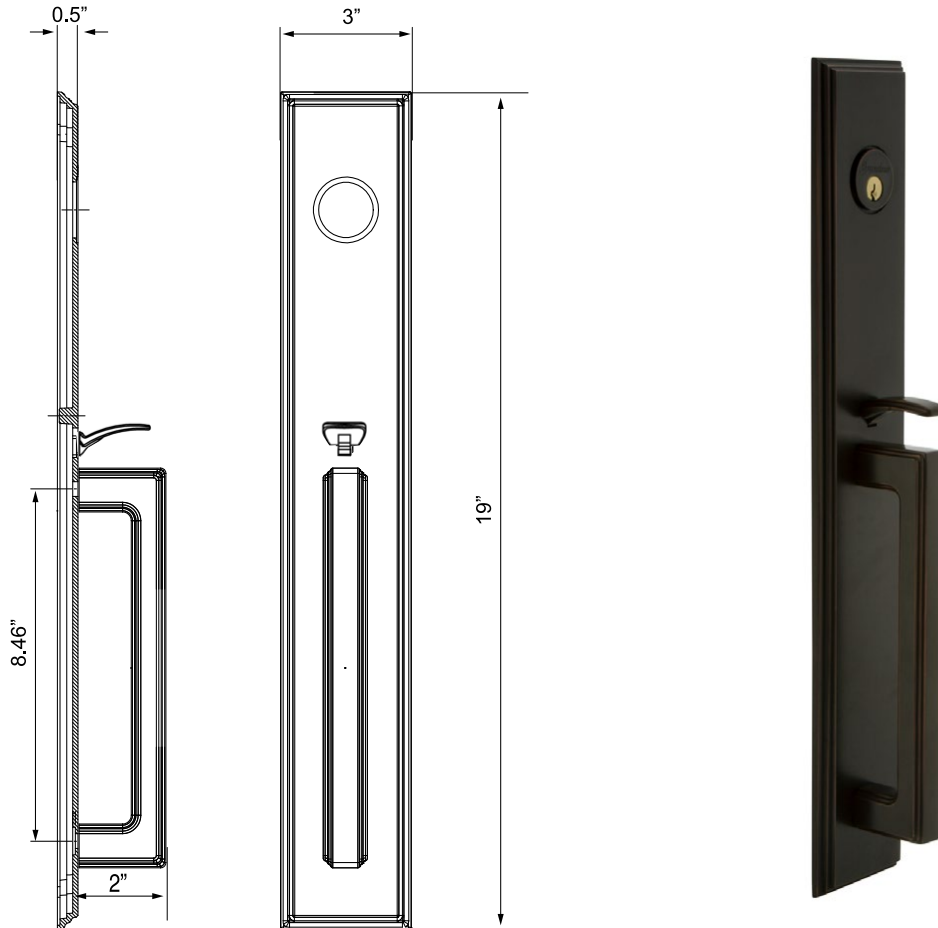

Carré One-Piece Handleset with D-Grip

Carré One-Piece Handleset with D-Grip
in Timeless Brass

TECHNICAL SPECIFICATIONS

Collection:	Carré
Dimensions:	3" W x 19" H
Projection:	3"
Plate Thickness:	0.5"
Material:	Solid Forged Brass