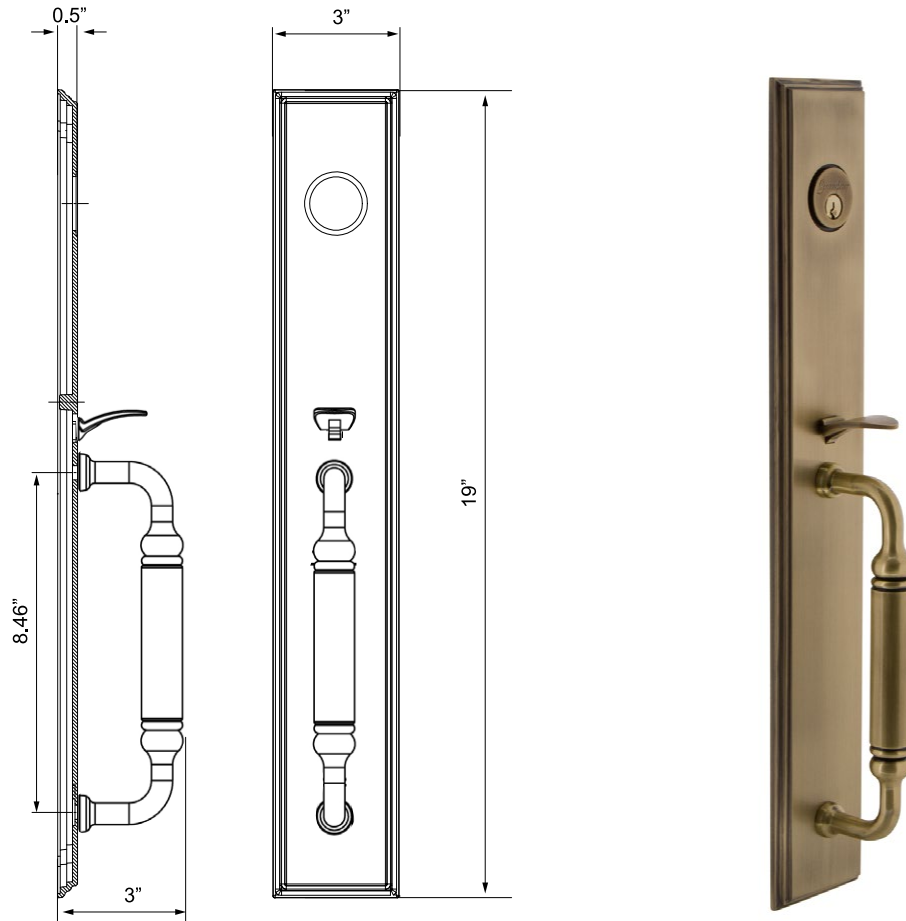

Carré One-Piece Handleset with C-Grip

Carré One-Piece Handleset with C-Grip
in Vintage Brass

TECHNICAL SPECIFICATIONS

Collection:	Carré
Dimensions:	3" W x 19" H
Projection:	3"
Plate Thickness:	0.5"
Material:	Solid Forged Brass