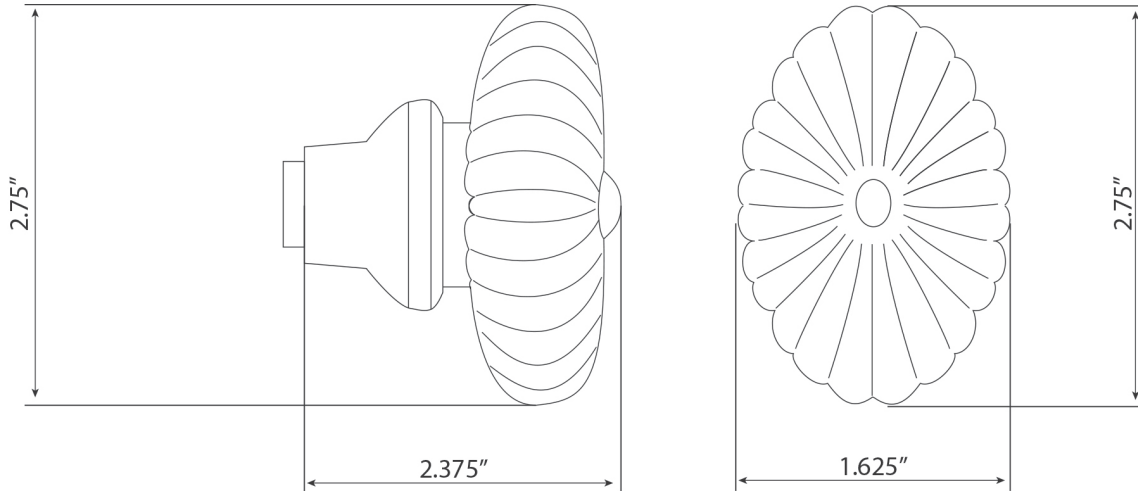

Burgundy Crystal Knob

Burgundy Crystal Knob in Polished Nickel

TECHNICAL SPECIFICATIONS

Collection:	Crystal
Dimensions:	1.625" H x 2.75"
Projection:	2.375"
Material:	Lead-free Crystal on Solid Forged Brass Base

Burgundy Crystal Knob can be combined with any Grandeur rosette, short, long or tall plate.

Visit our website and use our

HARDWARE DESIGNER

to create your own unique combination.

AVAILABLE FINISHES