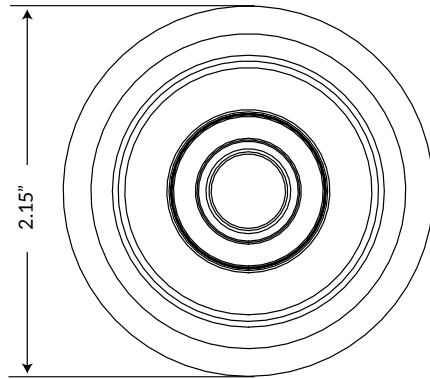

## Bouton Knob

Bouton Knob in Polished Nickel

### TECHNICAL SPECIFICATIONS

<b>Collection:</b>	Brass
<b>Dimensions:</b>	2.15" Diameter
<b>Projection:</b>	2.5"
<b>Material:</b>	Solid Forged Brass

Bouton Knob can be combined with any Grandeur rosette, short, long or tall plate.