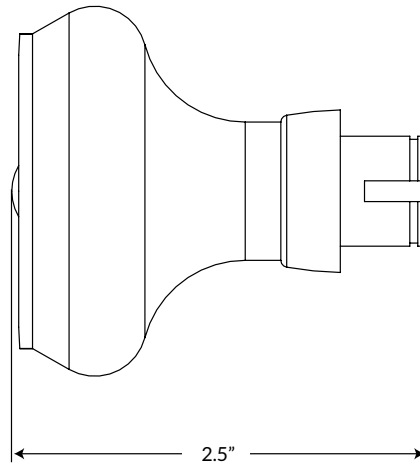

## Bouton Knob

Bouton Knob in Polished Nickel

### TECHNICAL SPECIFICATIONS

<b>Collection:</b>	Brass
<b>Dimensions:</b>	2.15" Diameter
<b>Projection:</b>	2.5"
<b>Material:</b>	Solid Forged Brass

Bouton Knob can be combined with any Grandeur rosette, short, long or tall plate.