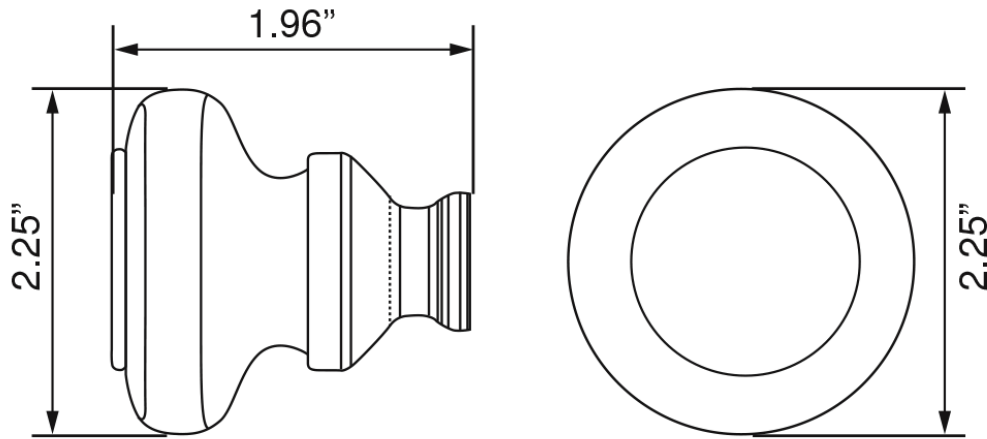

Bordeaux Crystal Knob

Bordeaux Crystal Knob in Polished Nickel

TECHNICAL SPECIFICATIONS

Collection:	Crystal
Dimensions:	2.25" Diameter
Projection:	1.96"
Material:	Lead-free Crystal on Solid Forged Brass Base

Bordeaux Crystal Knob can be combined with any Grandeur rosette, short, long or tall plate.

Visit our website and use our

HARDWARE DESIGNER

to create your own unique combination.

AVAILABLE FINISHES