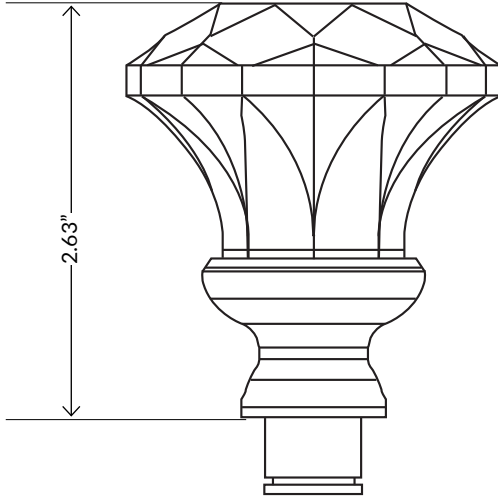

Brilliant Crystal Knob

Brilliant Crystal Knob in Polished Nickel

TECHNICAL SPECIFICATIONS

Collection:	Crystal
Dimensions:	2.40" Dia.
Projection:	2.63"
Material:	Lead-free Crystal on Solid Forged Brass Base

Brilliant Crystal Knob can be combined with any Grandeur rosette, short, long or tall plate.

Visit our website and use our

HARDWARE DESIGNER

to create your own unique combination.

AVAILABLE FINISHES

ANTIQUE
PEWTER