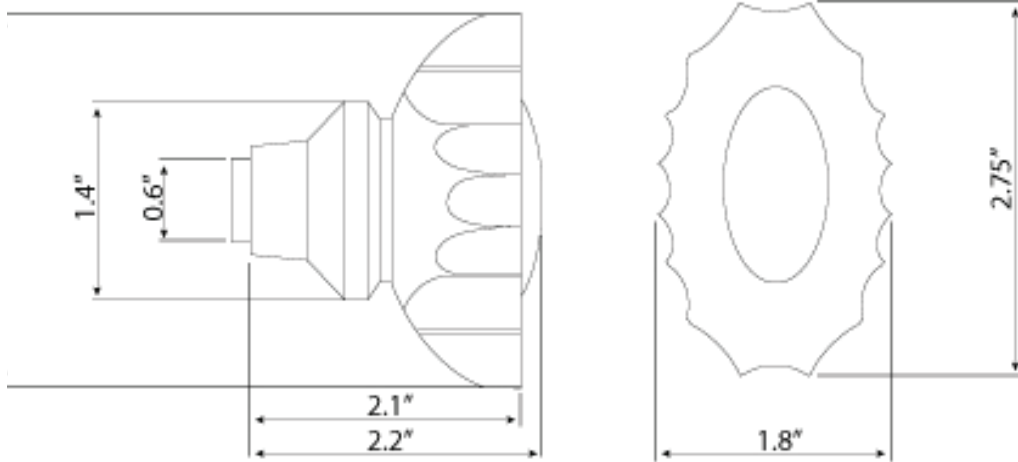

Biarritz Crystal Knob

Biarritz Crystal Knob in Polished Nickel

TECHNICAL SPECIFICATIONS

Collection:	Crystal
Dimensions:	1.8" W x 2.75" H
Projection:	2.2"
Material:	Lead-free Crystal on Solid Forged Brass Base

Biarritz Crystal Knob can be combined with any Grandeur rosette, short, long or tall plate.

Visit our website and use our

HARDWARE DESIGNER

to create your own unique combination.

AVAILABLE FINISHES