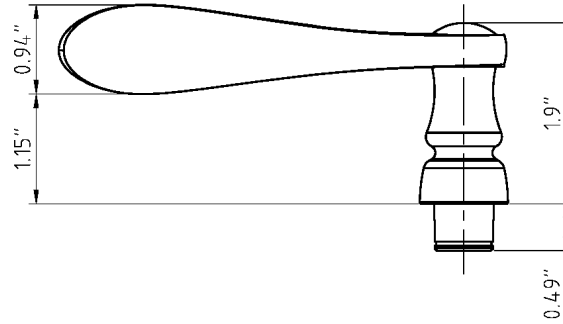

Bellagio Lever

Bellagio Lever in Polished Nickel

TECHNICAL SPECIFICATIONS

Collection:	Brass
Dimensions:	4.72" W x 0.94" H
Projection:	1.9"
Material:	Solid Forged Brass

Bellagio Lever can be combined with any Grandeur rosette, short, long or tall plate.