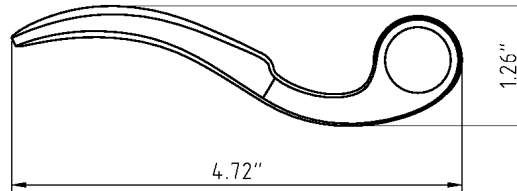

Bellagio Lever

Bellagio Lever in Polished Nickel

TECHNICAL SPECIFICATIONS

Collection:	Brass
Dimensions:	4.72" W x 0.94" H
Projection:	1.9"
Material:	Solid Forged Brass

Bellagio Lever can be combined with any Grandeur rosette, short, long or tall plate.