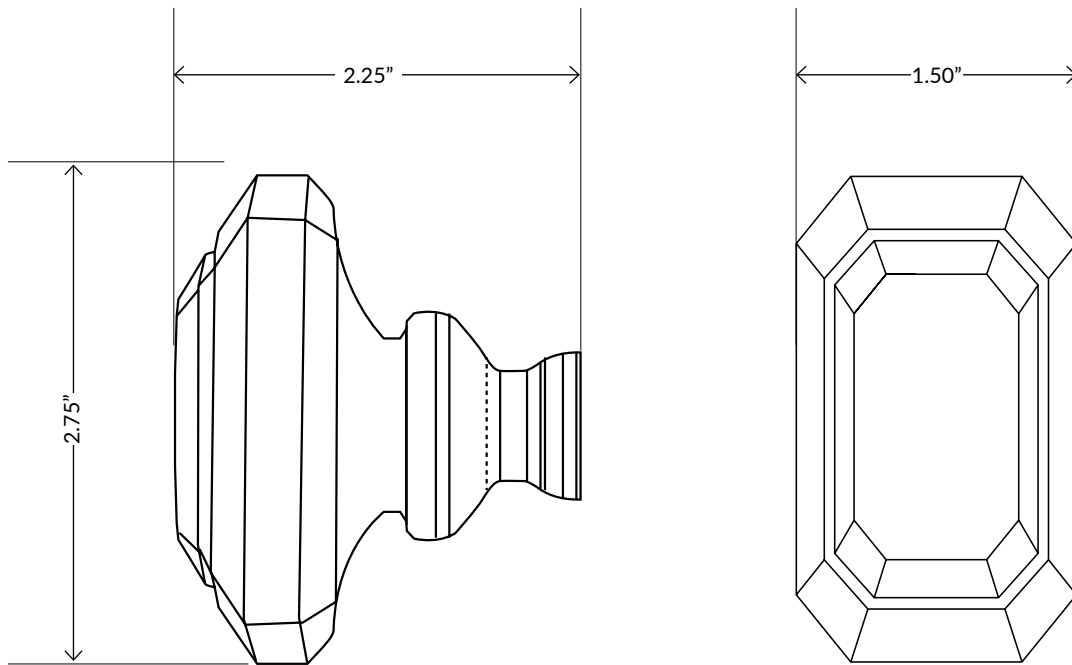

Clear Baguette Crystal Knob

Clear Baguette Crystal Knob in Polished Nickel

TECHNICAL SPECIFICATIONS

Collection:	Crystal
Dimensions:	1.5" W x 2.75" H
Projection:	2.25"
Material:	Lead-free Crystal on Solid Forged Brass Base

Clear Baguette Crystal Knob can be combined with any Grandeur rosette, short, long or tall plate.

Visit our website and use our

HARDWARE DESIGNER

to create your own unique combination.

AVAILABLE FINISHES