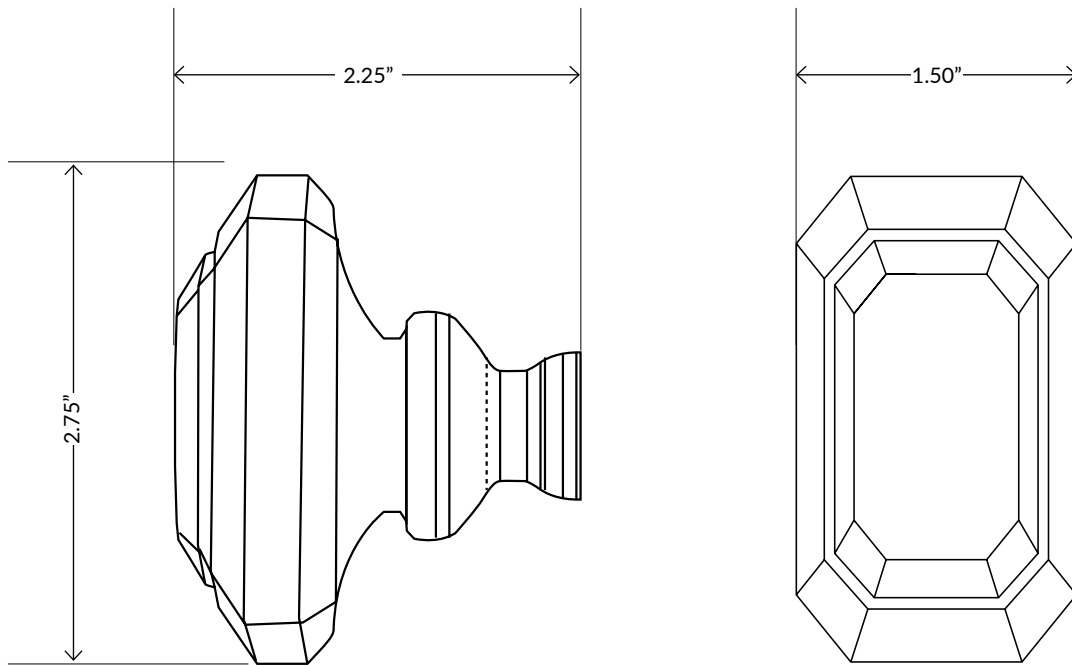

Baguette Black Crystal Knob

Baguette Black Crystal Knob in Polished Nickel

TECHNICAL SPECIFICATIONS

Collection:	Crystal
Dimensions:	1.5" W x 2.75" H
Projection:	2.25"
Material:	Lead-free Crystal on Solid Forged Brass Base

Baguette Black Crystal Knob can be combined with any Grandeur rosette, short, long or tall plate.

Visit our website and use our

HARDWARE DESIGNER

to create your own unique combination.

AVAILABLE FINISHES