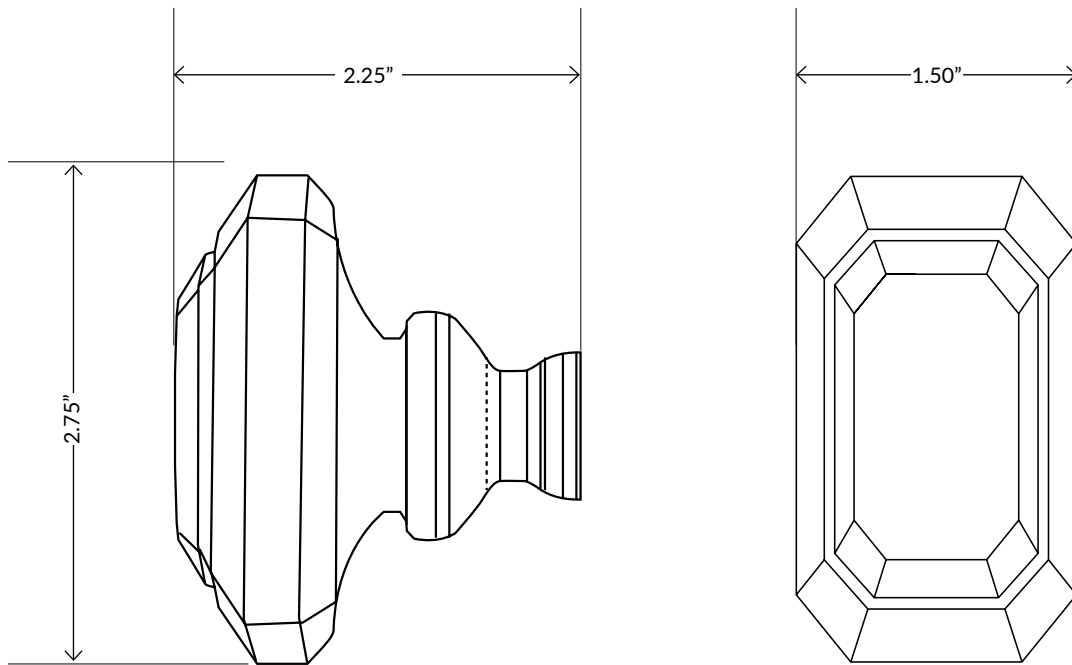

Amber Baguette Crystal Knob

Amber Baguette Crystal Knob in Polished Nickel

TECHNICAL SPECIFICATIONS

Collection:	Crystal
Dimensions:	1.5" W x 2.75" H
Projection:	2.25"
Material:	Lead-free Crystal on Solid Forged Brass Base

Amber Baguette Crystal Knob can be combined with any Grandeur rosette, short, long or tall plate.

Visit our website and use our

HARDWARE DESIGNER

to create your own unique combination.

AVAILABLE FINISHES