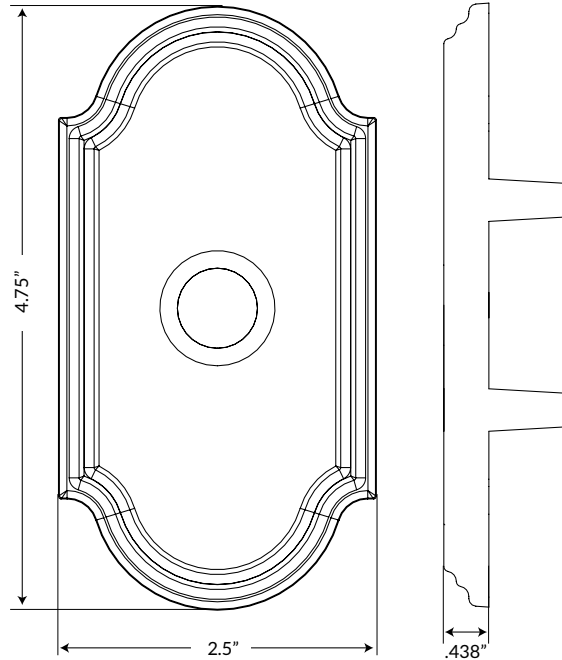

## Arc Short Plate

Arc Short Plate in Polished Nickel

### TECHNICAL SPECIFICATIONS

<b>Collection:</b>	Arc
<b>Dimensions:</b>	2.5" W x 4.75" H
<b>Plate Thickness:</b>	0.438"
<b>Material:</b>	Solid Forged Brass

Arc Short Plate can be combined with any Grandeur knob or lever.