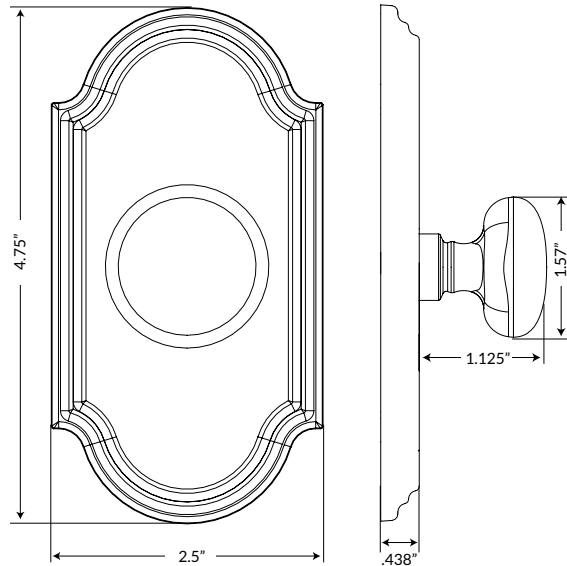

## Arc Deadbolt

Arc Single Cylinder Deadbolt  
in Vintage Brass

### TECHNICAL SPECIFICATIONS

<b>Collection:</b>	Arc
<b>Dimensions:</b>	2.5" W x 4.75" H
<b>Plate Thickness:</b>	0.438"
<b>Thumbturn Projection:</b>	1.125"
<b>Material:</b>	Solid Forged Brass

Visit our website and use our