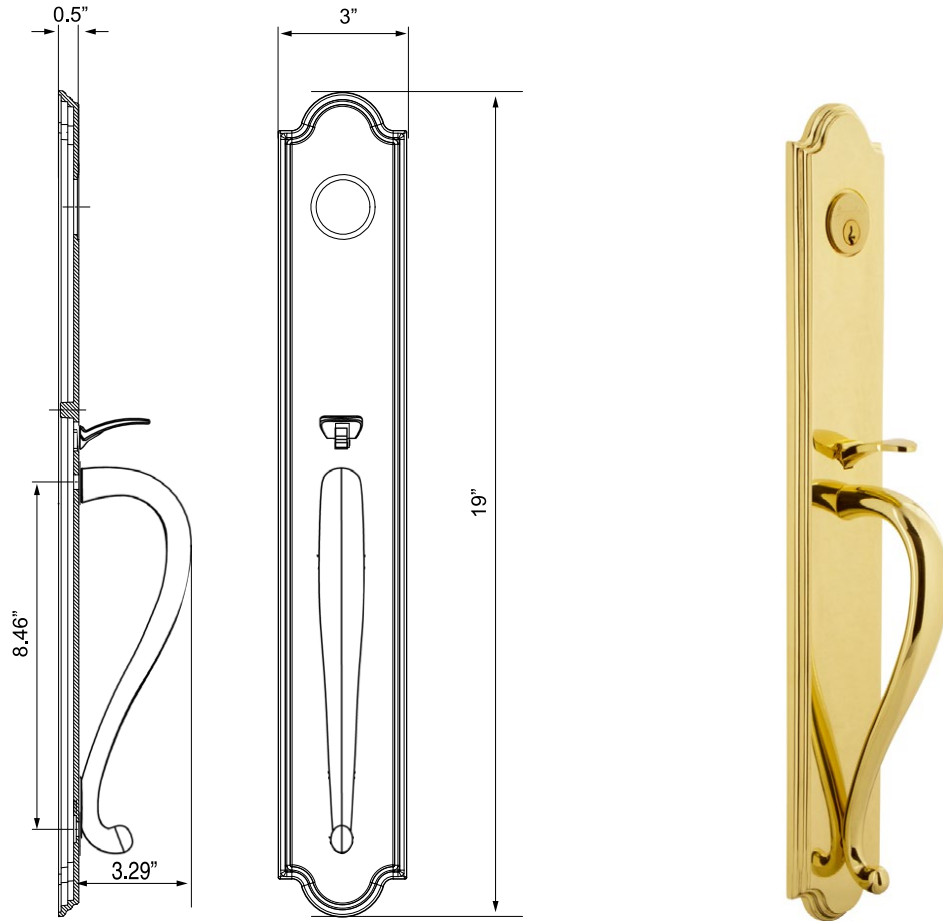

## Arc One-Piece Handleset with S-Grip

Arc One-Piece Handleset with S-Grip  
in Lifetime Brass

### TECHNICAL SPECIFICATIONS

<b>Collection:</b>	Arc
<b>Dimensions:</b>	3" W x 19" H
<b>Projection:</b>	3"
<b>Plate Thickness:</b>	0.5"
<b>Material:</b>	Solid Forged Brass