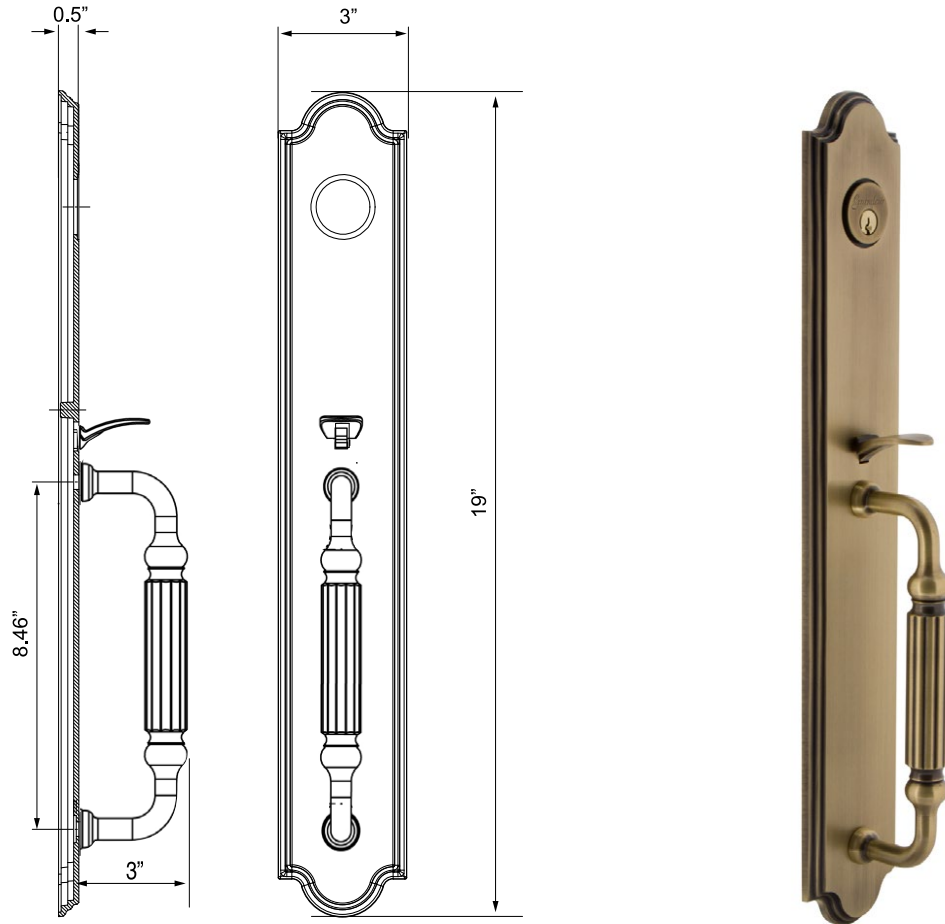

Arc One-Piece Handleset with F-Grip

Arc One-Piece Handleset with F-Grip
in Vintage Brass

TECHNICAL SPECIFICATIONS

Collection:	Arc
Dimensions:	3" W x 19" H
Projection:	3"
Plate Thickness:	0.5"
Material:	Solid Forged Brass