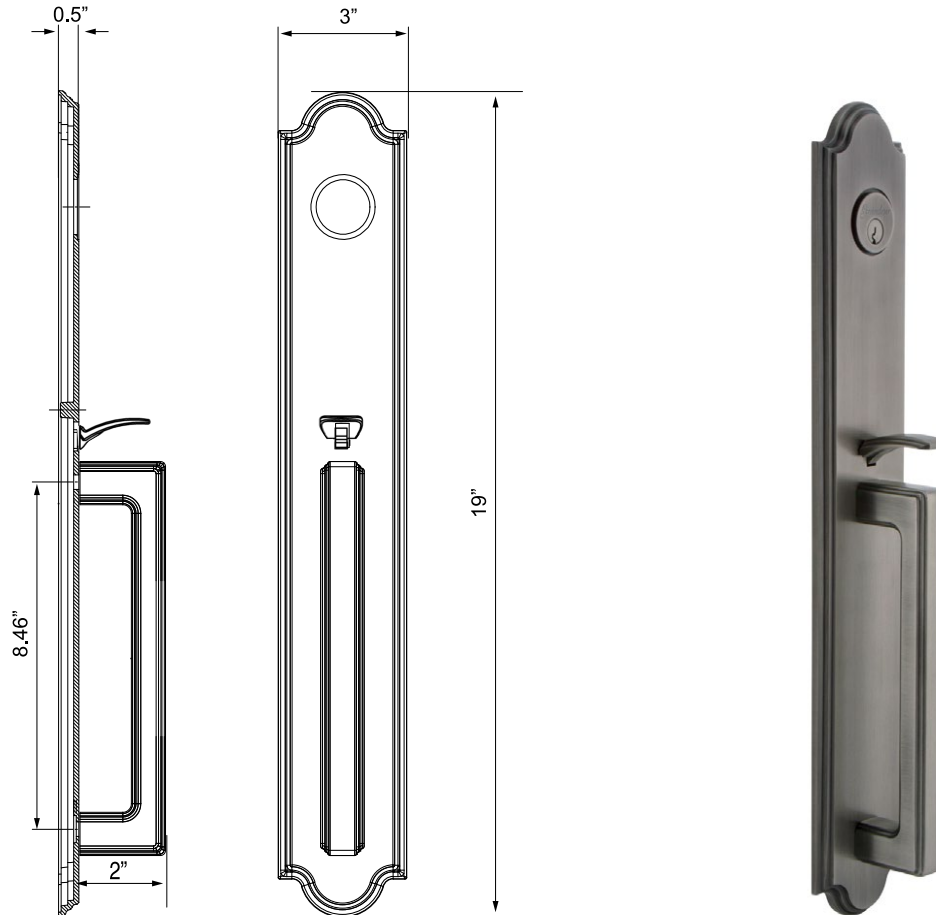

Arc One-Piece Handleset with D-Grip

Arc One-Piece Handleset with D-Grip
in Antique Pewter

TECHNICAL SPECIFICATIONS

Collection:	Arc
Dimensions:	3" W x 19" H
Projection:	3"
Plate Thickness:	0.5"
Material:	Solid Forged Brass