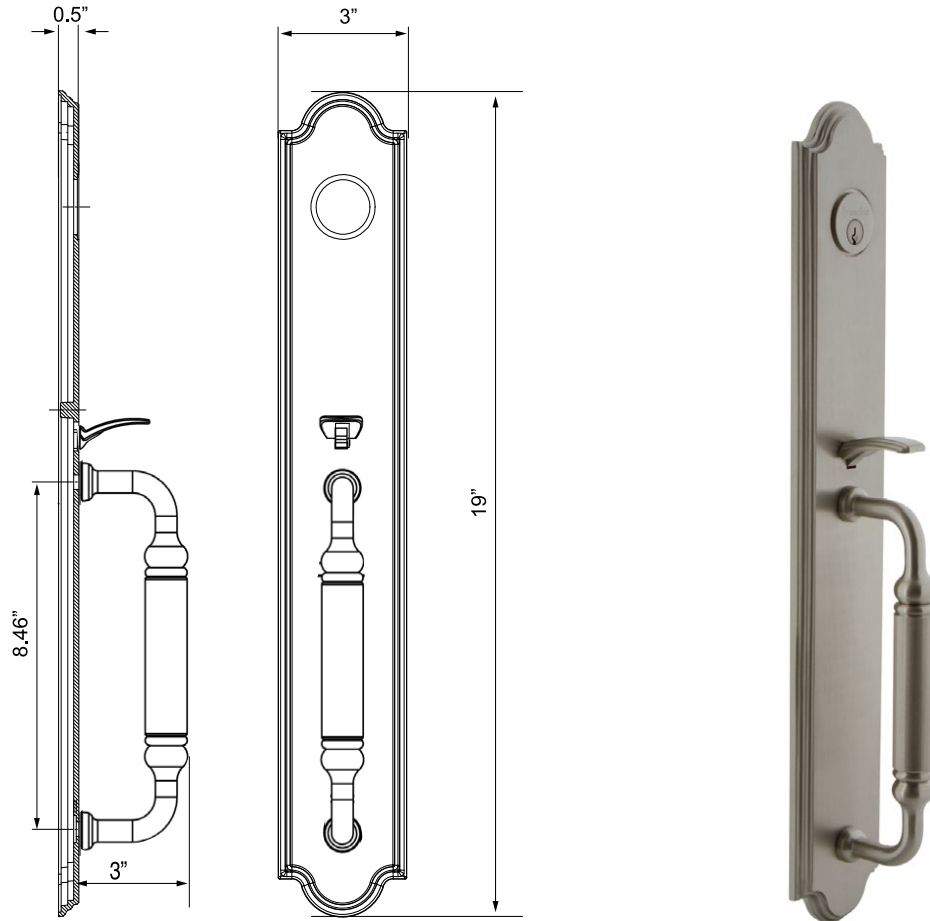

Arc One-Piece Handleset with C-Grip

Arc One-Piece Handleset with C-Grip
in Antique Pewter

TECHNICAL SPECIFICATIONS

Collection:	Arc
Dimensions:	3" W x 19" H
Projection:	3"
Plate Thickness:	0.5"
Material:	Solid Forged Brass